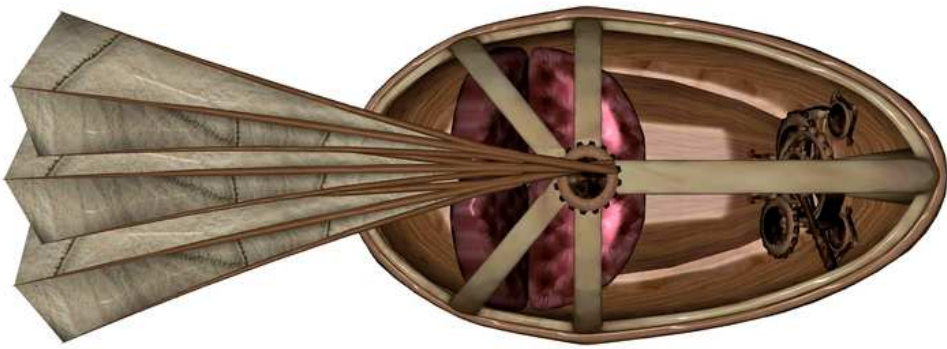

Engins volants