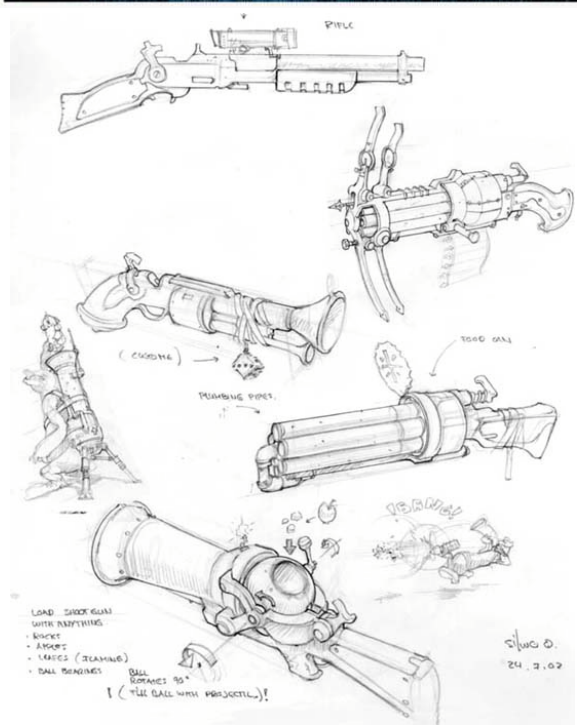

Armes

Grimoires

Diarment Creations
Rafa Maya

Diarment Creations
Rafa Maya

Diarmant Creations
Rafa Maya

Engins roulants

Stanley Steamer separate mud texture removed

MyBrideisMe
Swaine 2009

AMPAD 22-142 100 SHEETS
22-144 200 SHEETS

<http://steampunk-vehicles.blogspot.com/>

Engins flottants

Steamship The Terror

RHartman(Models) Props) The Terror

HMS Swiftwood
HMS Chamberpot

©2007 John Reiber

1/17/19 13's 2005r