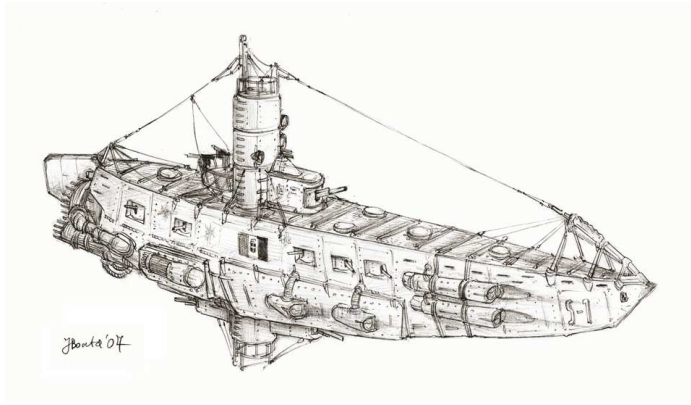

AMPAD 22-142 100 SHEETS
22-144 200 SHEETS

<http://steampunk-vehicles.blogspot.com/>

Engins flottants

Steamship The Terror

RHartman(Models) Props) The Terror

HMS Swiftwood
HMS Chamberpot

©2007 John Reiber

1/17/19 13's 2005r