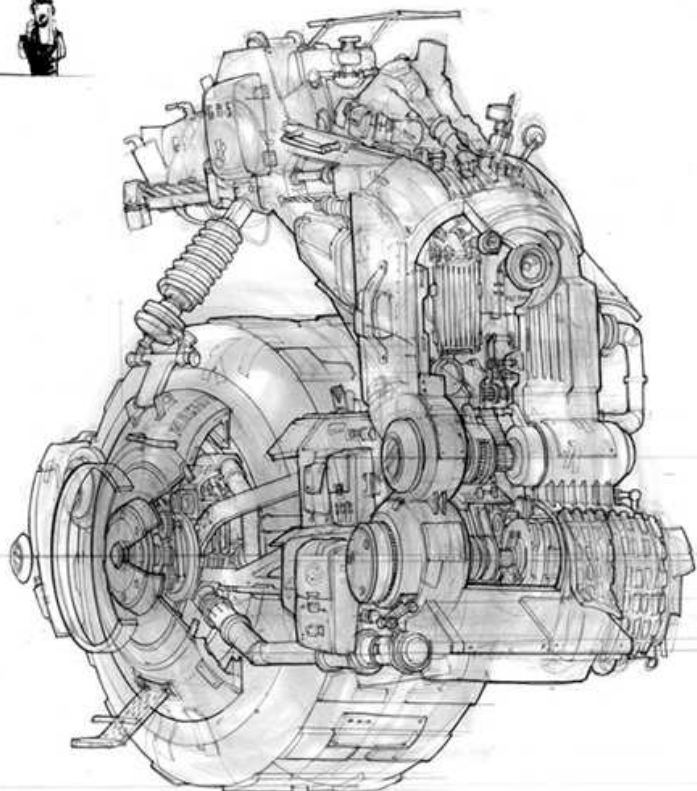

AMPAD 22-142 100 SHEETS
22-144 200 SHEETS

<http://steampunk-vehicles.blogspot.com/>

Engins flottants

Steamship The Terror

RHartman(Models) Props) The Terror

HMS Swiftwood
HMS Chamberpot

©2007 John Reiber

1/17/19 13's 2005r