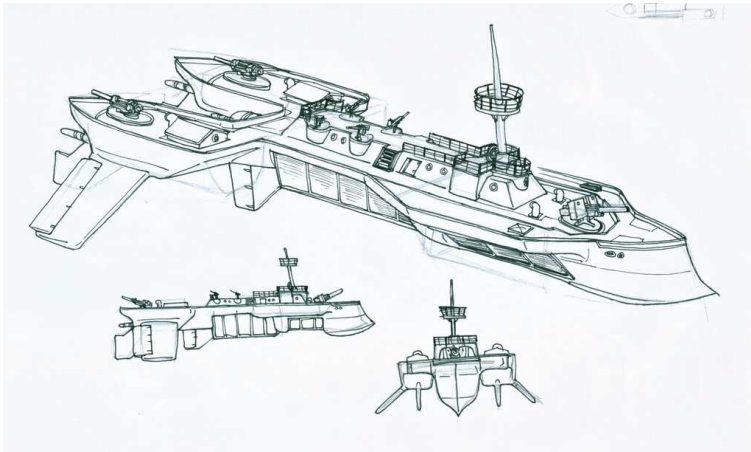

AMPAD 22-142 100 SHEETS
22-144 200 SHEETS

<http://steampunk-vehicles.blogspot.com/>

Engins flottants

Steamship The Terror

RHartman(Models) Props) The Terror

HMS Swiftwood
HMS Chamberpot

©2007 John Reiber

1/17/19 13's 2005r