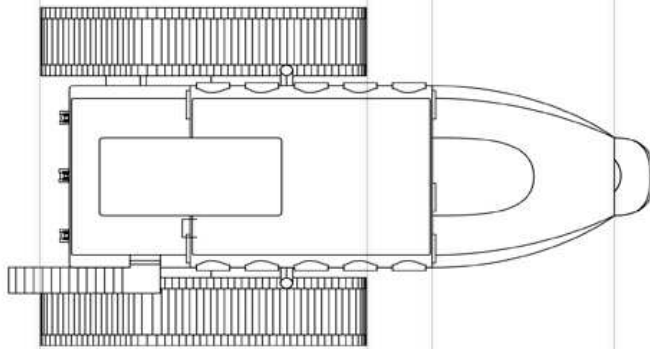

baleiniere

LOCOMOTIVES

BATTLEFIELD 2142 TRAIN

Design by: DICE
Modeling by: Cold Levian

RIGHT

FRONT

TOP

BACK