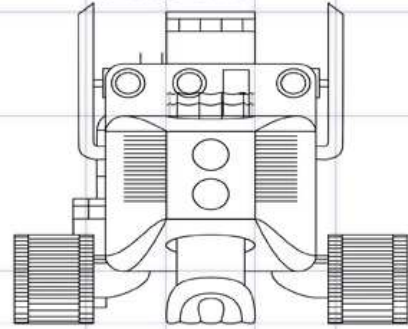

baleiniere

LOCOMOTIVES

BATTLEFIELD 2142 TRAIN

Design by: DICE
Modeling by: Cold Levian

RIGHT

FRONT

TOP

BACK