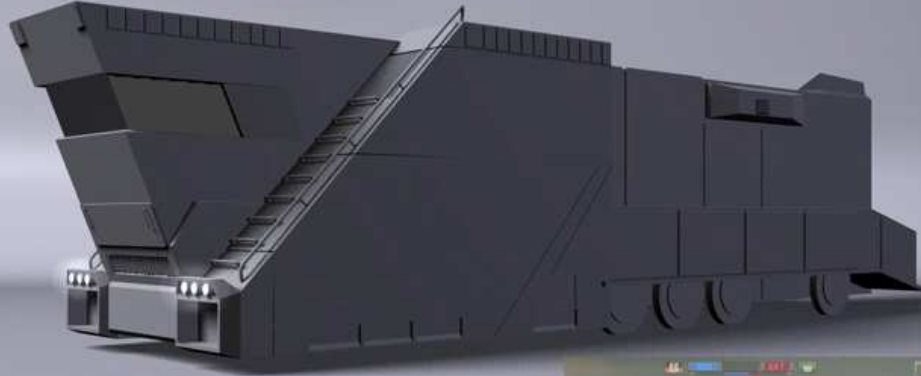

baleiniere

LOCOMOTIVES

BATTLEFIELD 2142 TRAIN

Design by: DICE
Modeling by: Cold Levian

RIGHT

FRONT

TOP

BACK