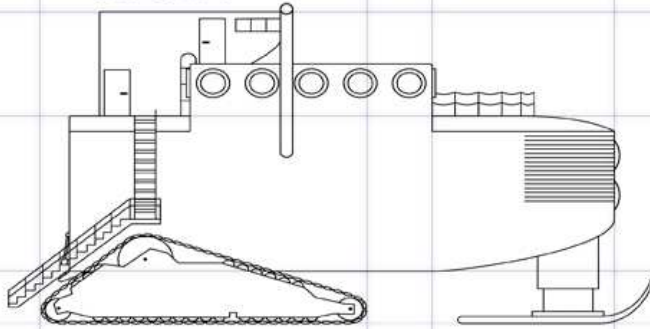

baleiniere

LOCOMOTIVES

BATTLEFIELD 2142 TRAIN

Design by: DICE
Modeling by: Cold Levian

RIGHT

FRONT

TOP

BACK