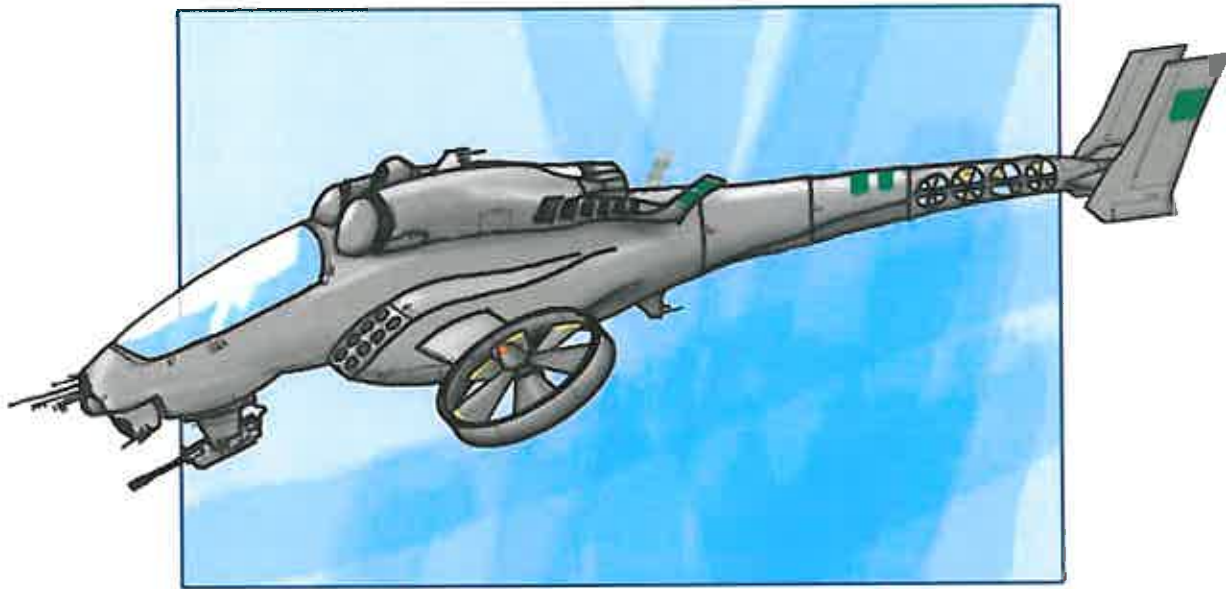

PHEONIX X5
MICHAEL COCKIN (C)