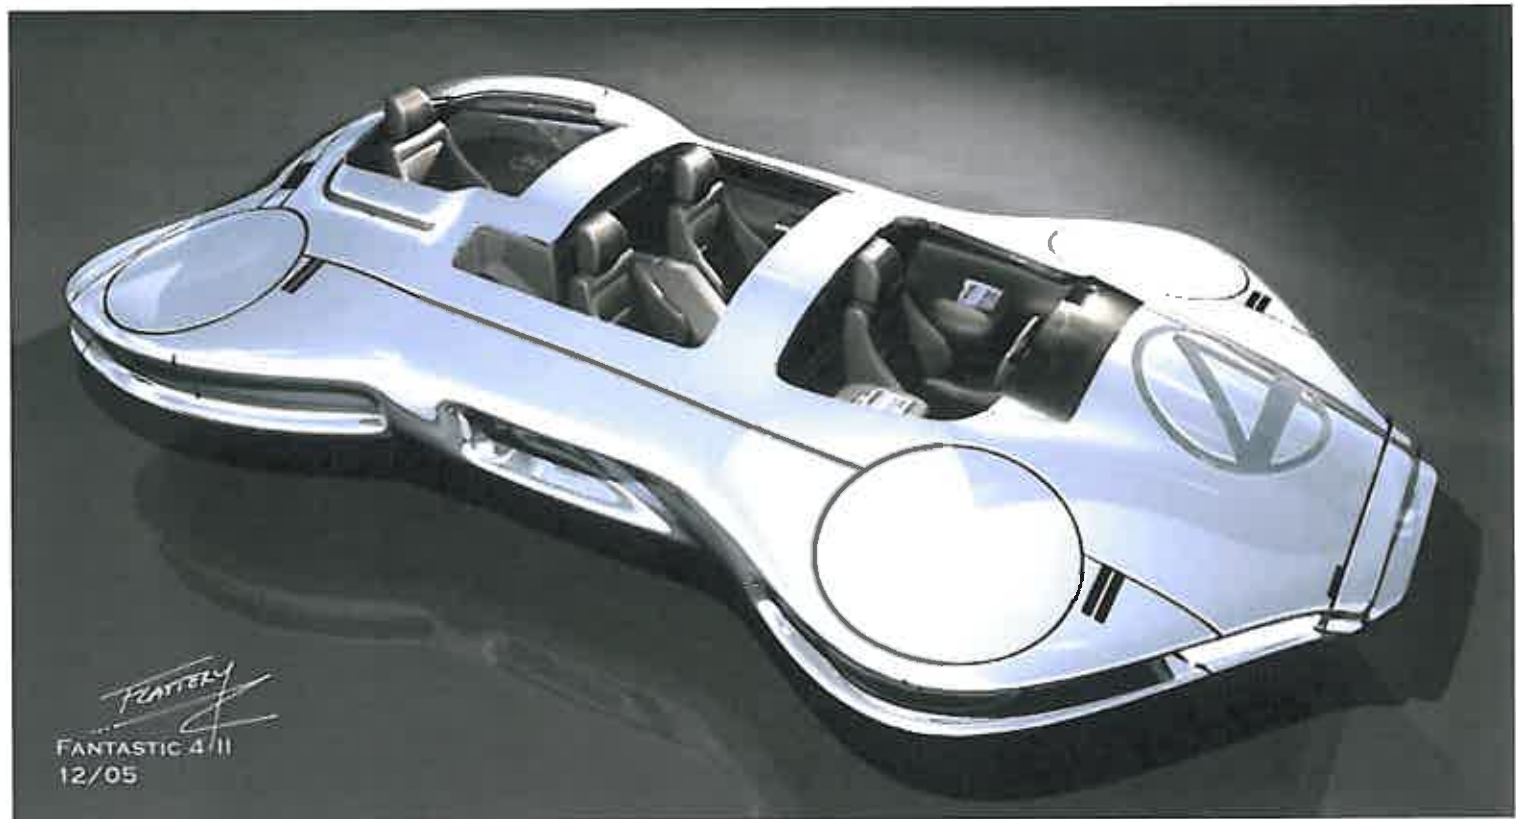

Véhicules :

Air