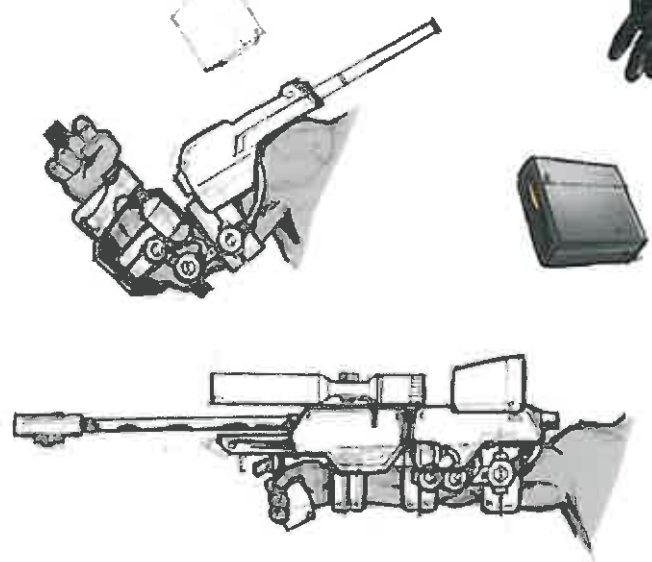

MERCURY'S CUSTOM SNIPER RIFLE IS BUILT INTO A SPECIAL ARM HARNESS. IT LOCKS INTO FIRING POSITION WHEN HE EXTENDS HIS ARM.