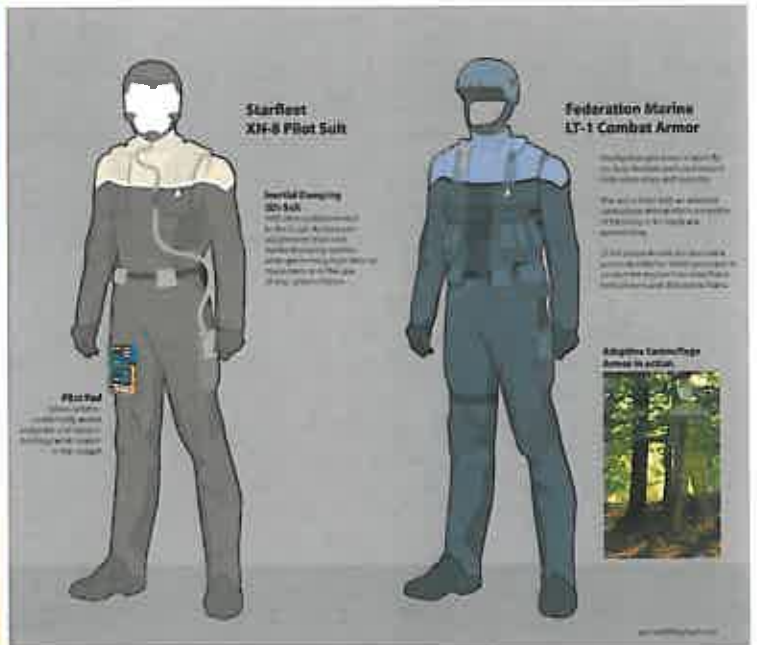

TIMBALE DE ZOADINE

NID DE ZOADÉ

Ecoles

Ordinateurs

Militaires G.G. :

Armement

M56 SMART GUN

created by Jan Rukr ©2003