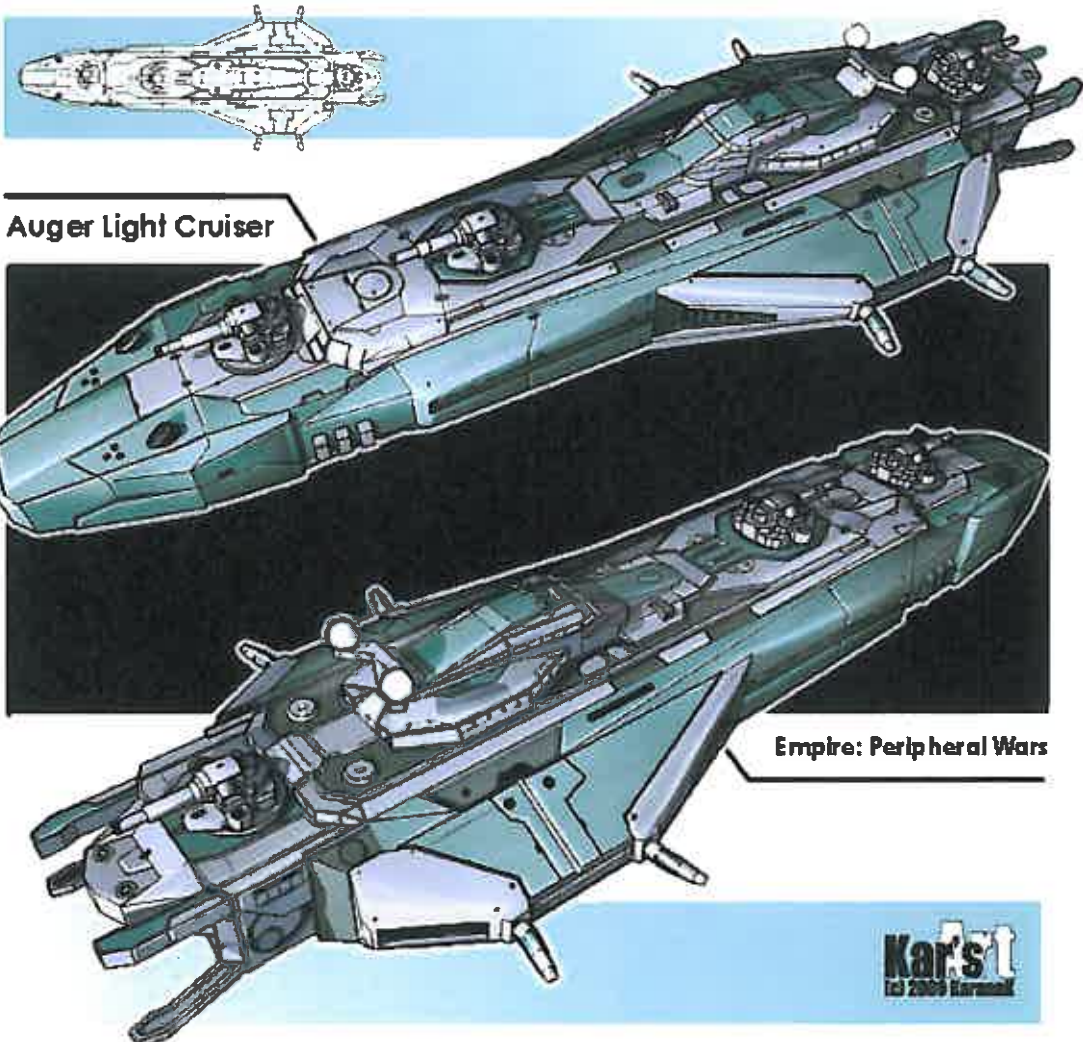

Gare ferroviaire

Défense ships :

Chasseurs

オープニング登場機体 ver.07964

Copyright © 2004 Bandai

Concept Drawing

Kar's

Antmic

Auger Light Cruiser

Empire: Peripheral Wars

SA-150A SCIMITAR

Heavy attack craft

(shown displaying VF-174 Black Dragon
squadron colors)

SA-150A Scimitar and image ©1999

Terry "Mouse" Sender

Please do not alter, mangle, twist, devastate,
or otherwise edit this image. You may distribute it freely.