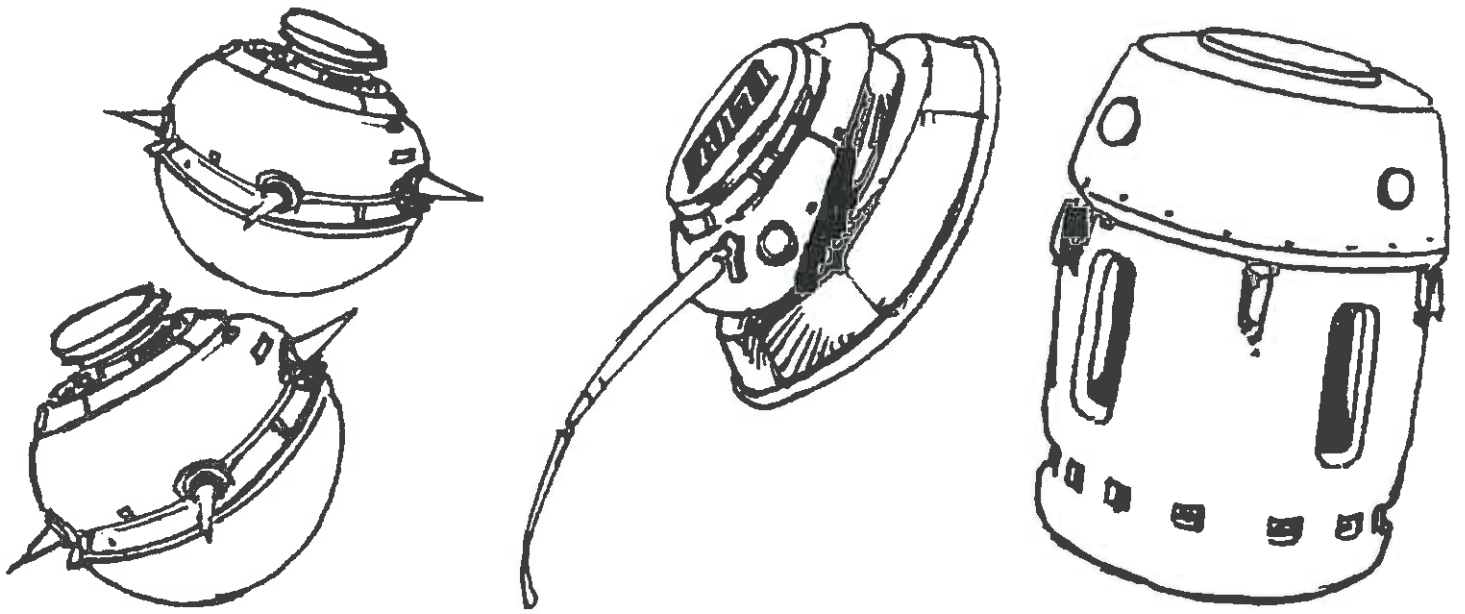

M56 SMART GUN

created by Jan Rukr ©2003