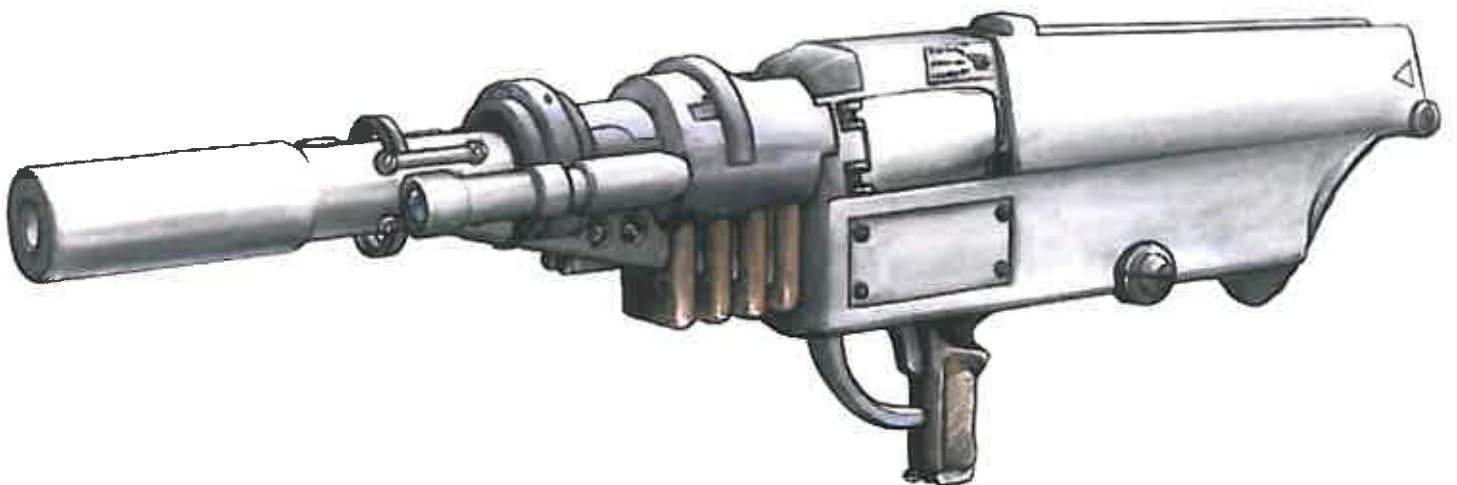

TIMBALE DE ZOADINE

NID DE ZOADÉ

Ecoles

Ordinateurs

Militaires G.G. :

Armement

M56 SMART GUN

created by Jan Rukr ©2003