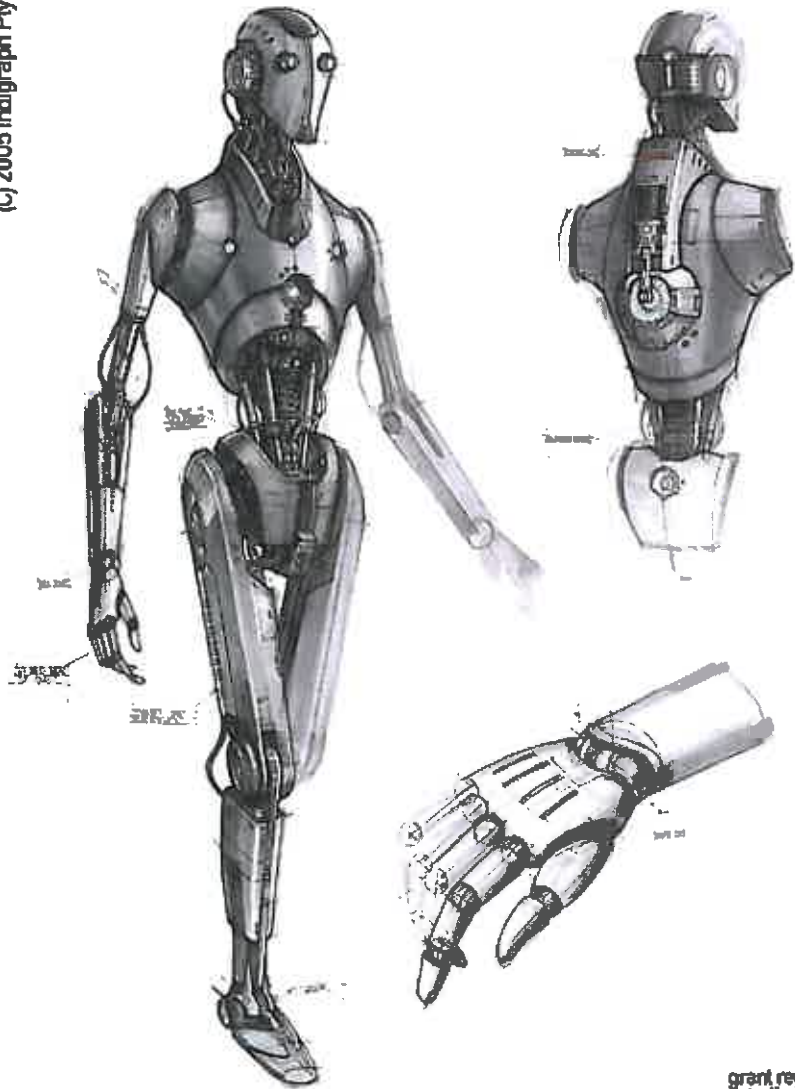

© 2005 indigraph Pty Ltd