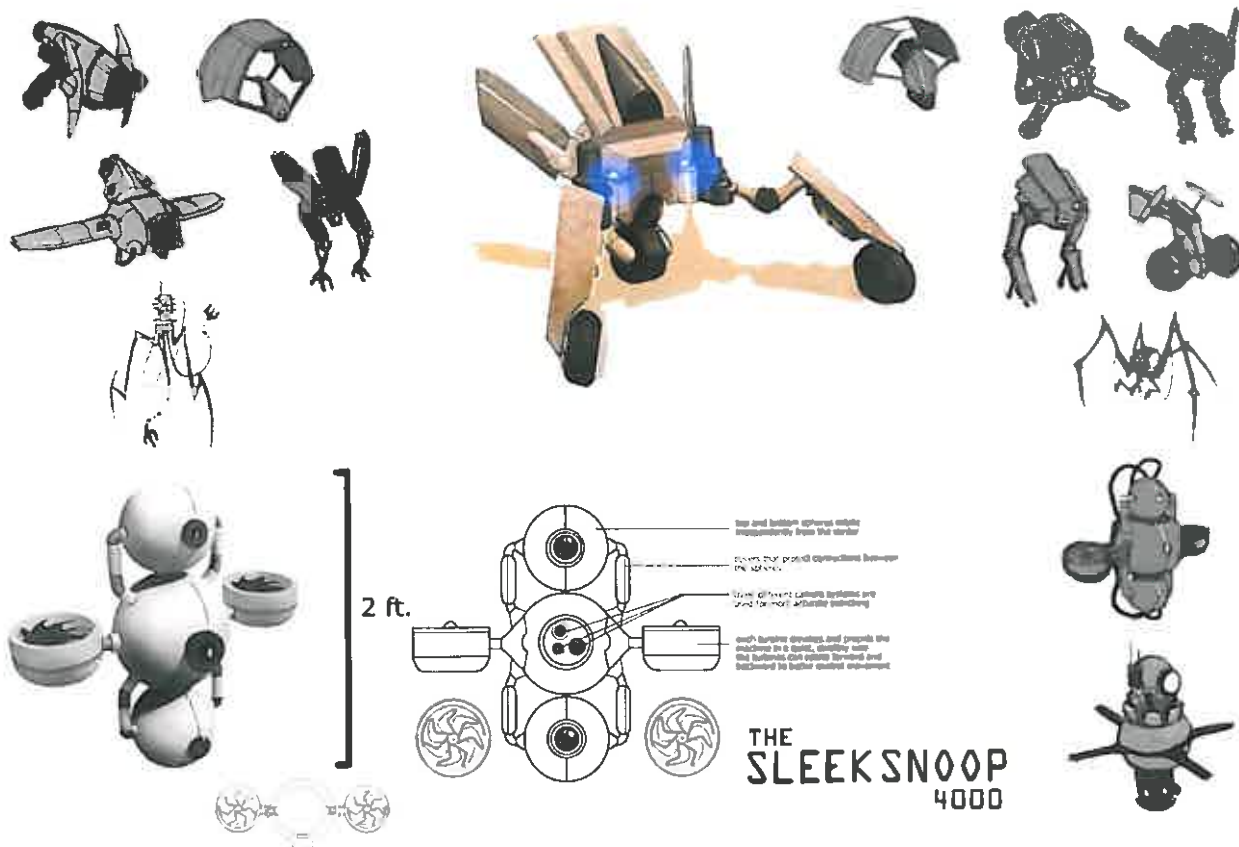

Robots militaires

VEHICLES