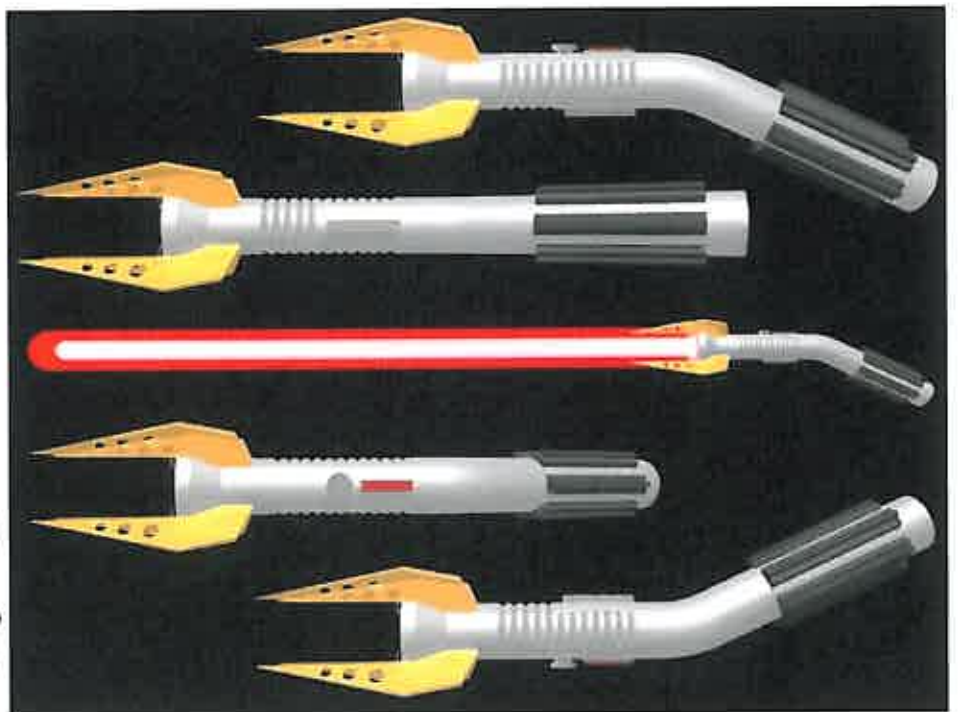

aimostudio.com